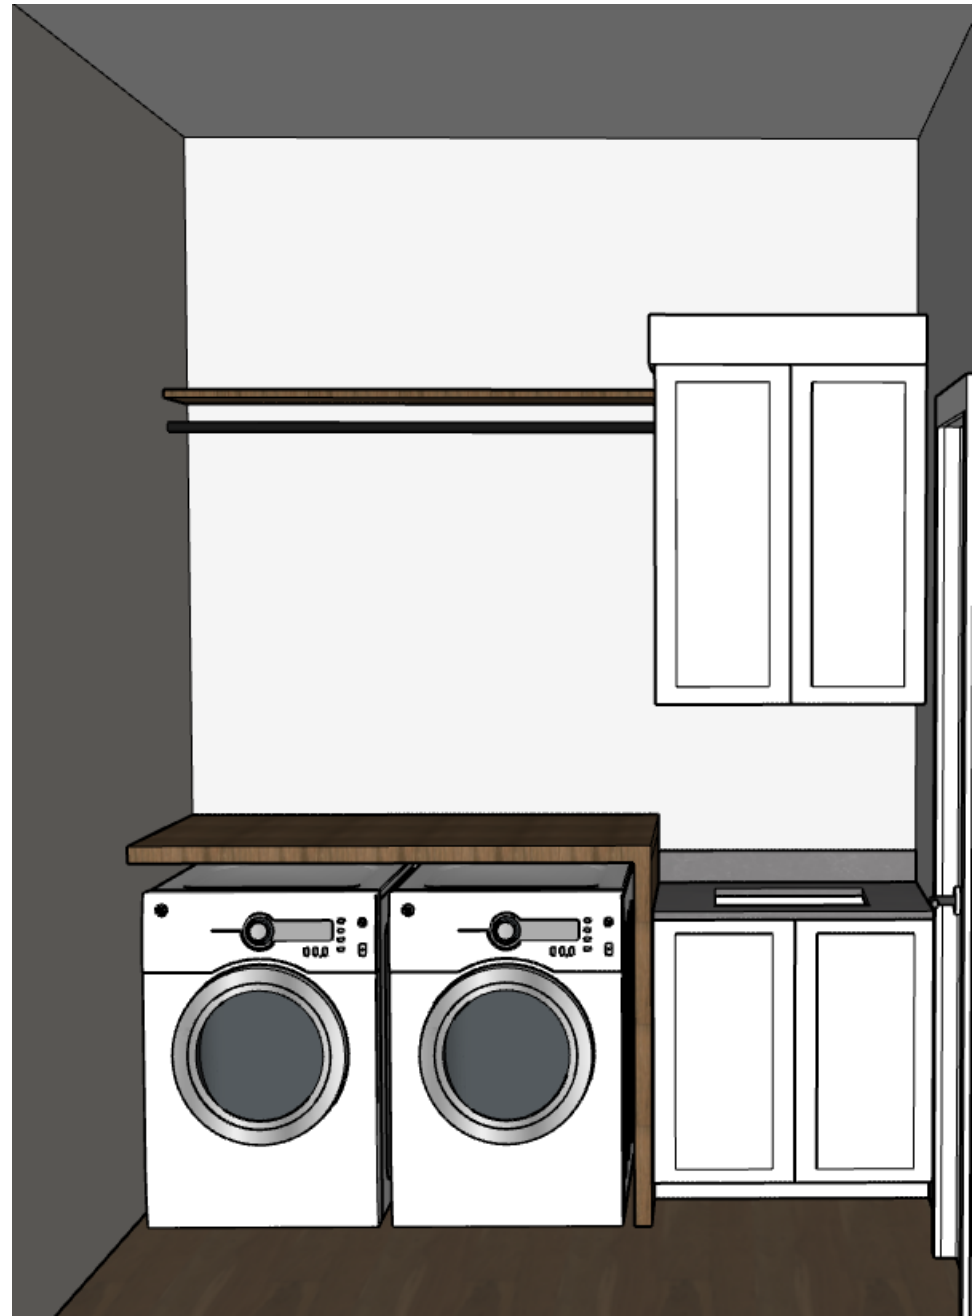

Dining Light

Kitchen

Kitchen

Kitchen

Kitchen

LED Tape light
channel built
into underside
of shelves and
hood

Kitchen

Kitchen

Cabinet Hardware

Mud Room

Cabinet Color – Allure DVL
White Dove

Countertop Island
Stratus Levina

Butcher Bloc - Match
Portabella Stain

Cabinet Hardware

Laundry Room

Fireplace

Great Room
Chandelier

Fireplace

Painted Shiplap
Ceiling detail

Herringbone
inlay – Size of
Tray ceiling
above

Entry

Railing Design

Stairwell

Stairwell Light