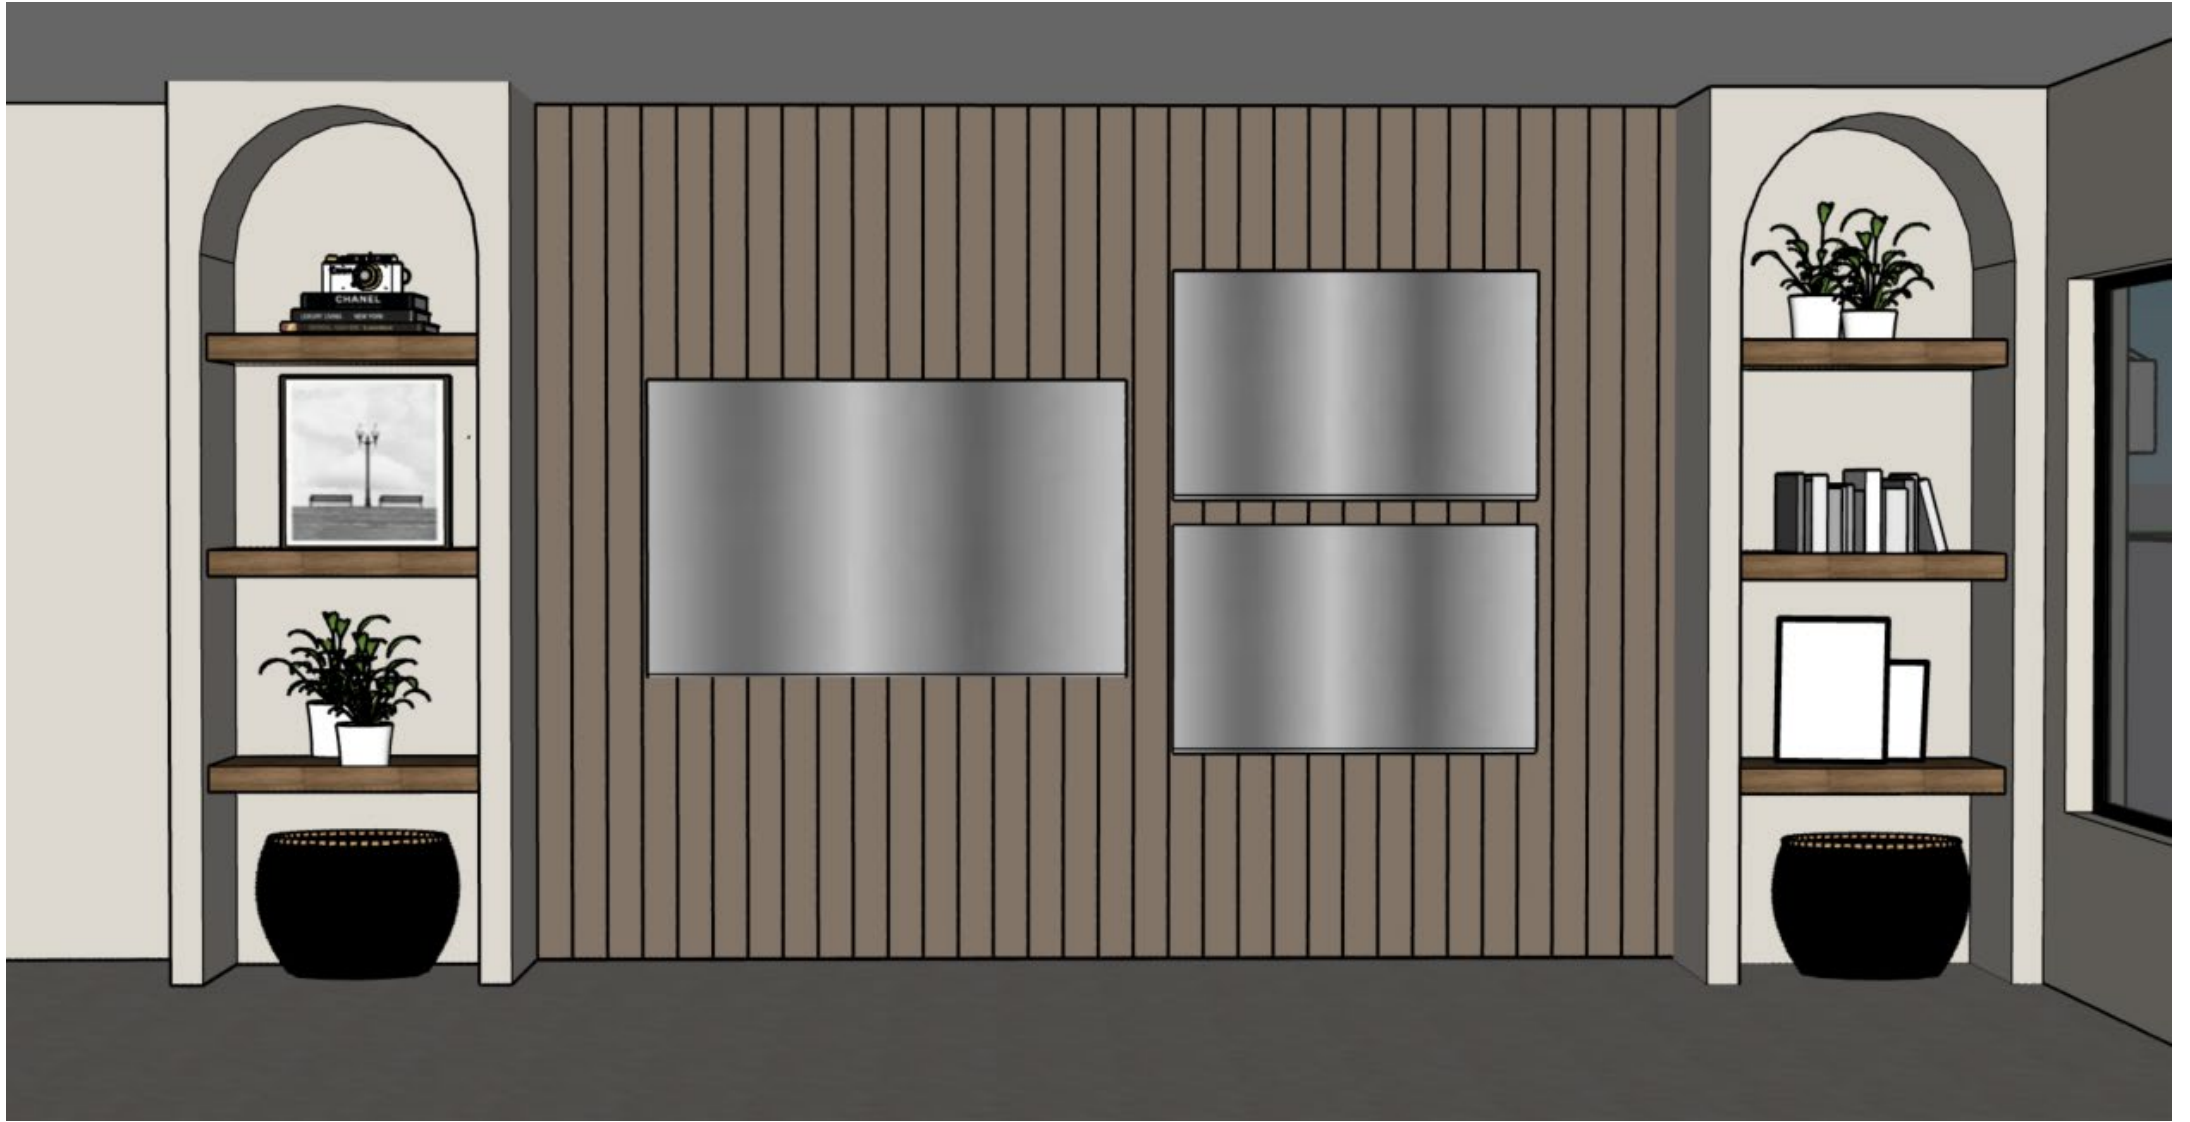

Bar

View into Workout Room

Stone Columns

Accent Wall Paint Color

Workout Room

Media Wall

Media Wall

Wood Shelf Finish: Match Walnut
Ashen Truetone