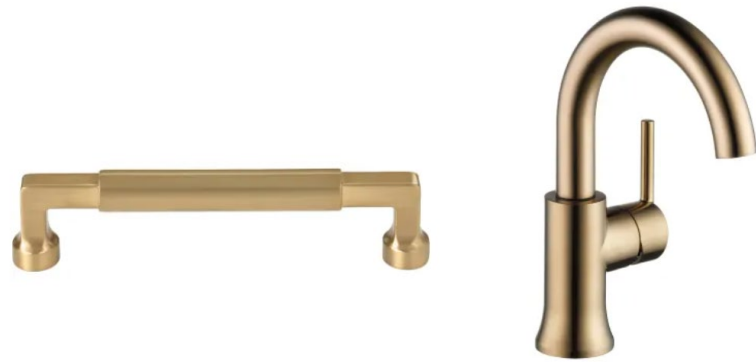

Backsplash: MWT - Sixty
Fango Lux

Cabinet Hardware

Bar

Bar

Bar

Bar Island

Bar Island

LED Tape light – Up and down on bottom shelf and Up light on top shelf.

Sherwin Williams
Mega Greige
SW 7031

Shiplap Color

Media Wall

Countertop – Quantra Jupiter Supreme

Cabinets – Allure DVL Color: Monaco
Texture: Medium Linear
Door Style: Boca

Shower Walls Emser - Passion Nero Glossy 3x9

LVT - Trucore - Pietra Crema S1108-D9209

Shower Niche Emser – Emser:
newtro white glossy 1x6 (12x12
mesh mounted)

Lower Level Bath

Lower Level Bath

Lower Level Bath

2-Panel Craftsman
(Logan - Masonite)

3-1/2" Flat MDF
(412EMDF)