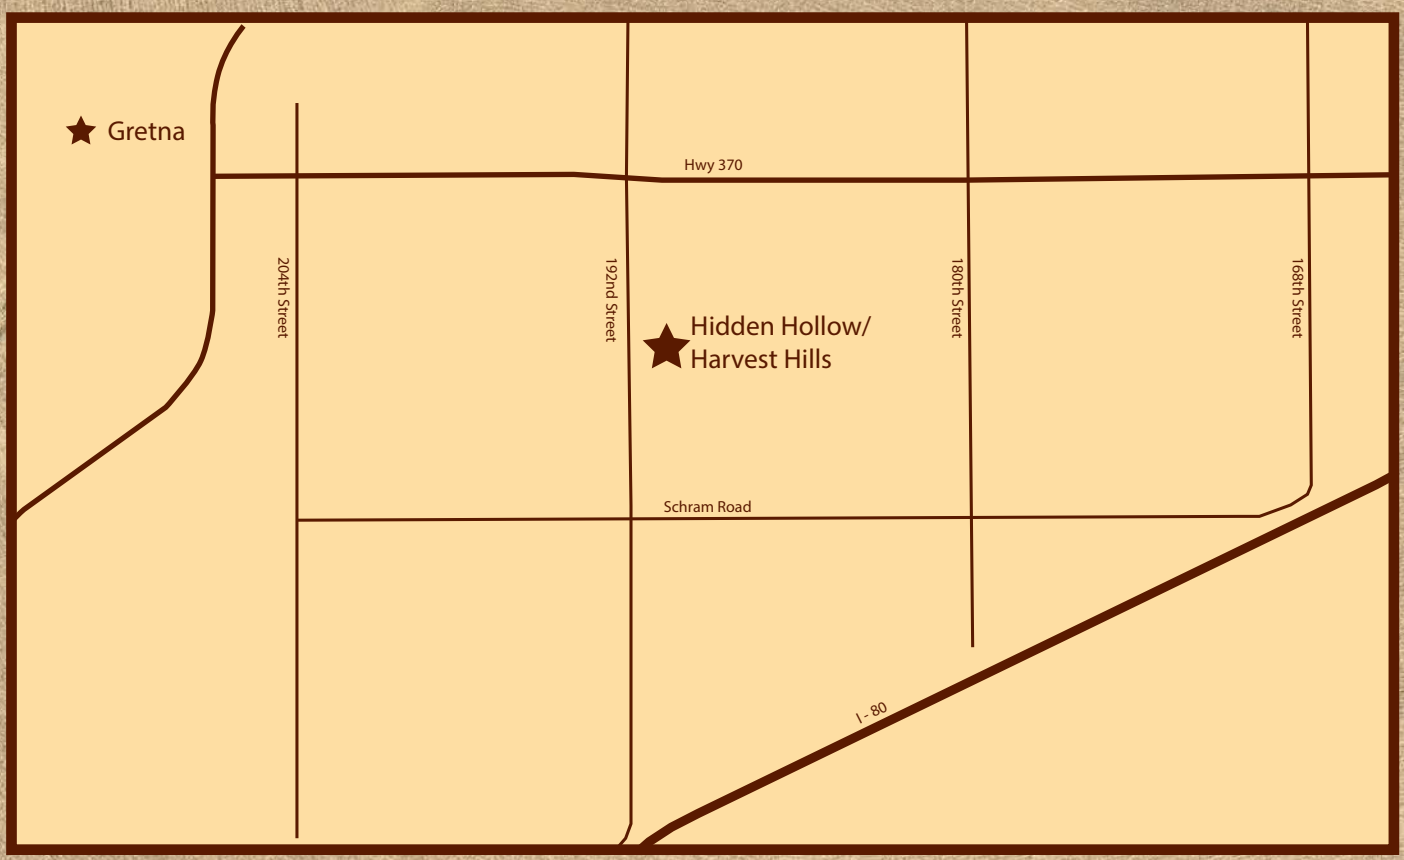

LEGEND

- HIDDEN HOLLOW (85' X 135')= 34
- HIDDEN HOLLOW (85'X135' WALKOUTS)= 51
- HIDDEN HOLLOW (120'X140')= 18
- HIDDEN HOLLOW (120'X140' WALKOUTS)= 16
- HARVEST HILLS (80'X135' & 60'X125')= 53
- HARVEST HILLS (80'X135' & 60'X125' WALKOUTS)= 12
- HARVEST HILLS (60-70'X135' & 60'X125')= 59
- HARVEST HILLS (60-70'X135' & 60'X125' WALKOUTS)= 40
- SCHOOL SITE (APPROXIMATELY 14 AC)
- WORKOUT STATIONS
- PHASE LINE