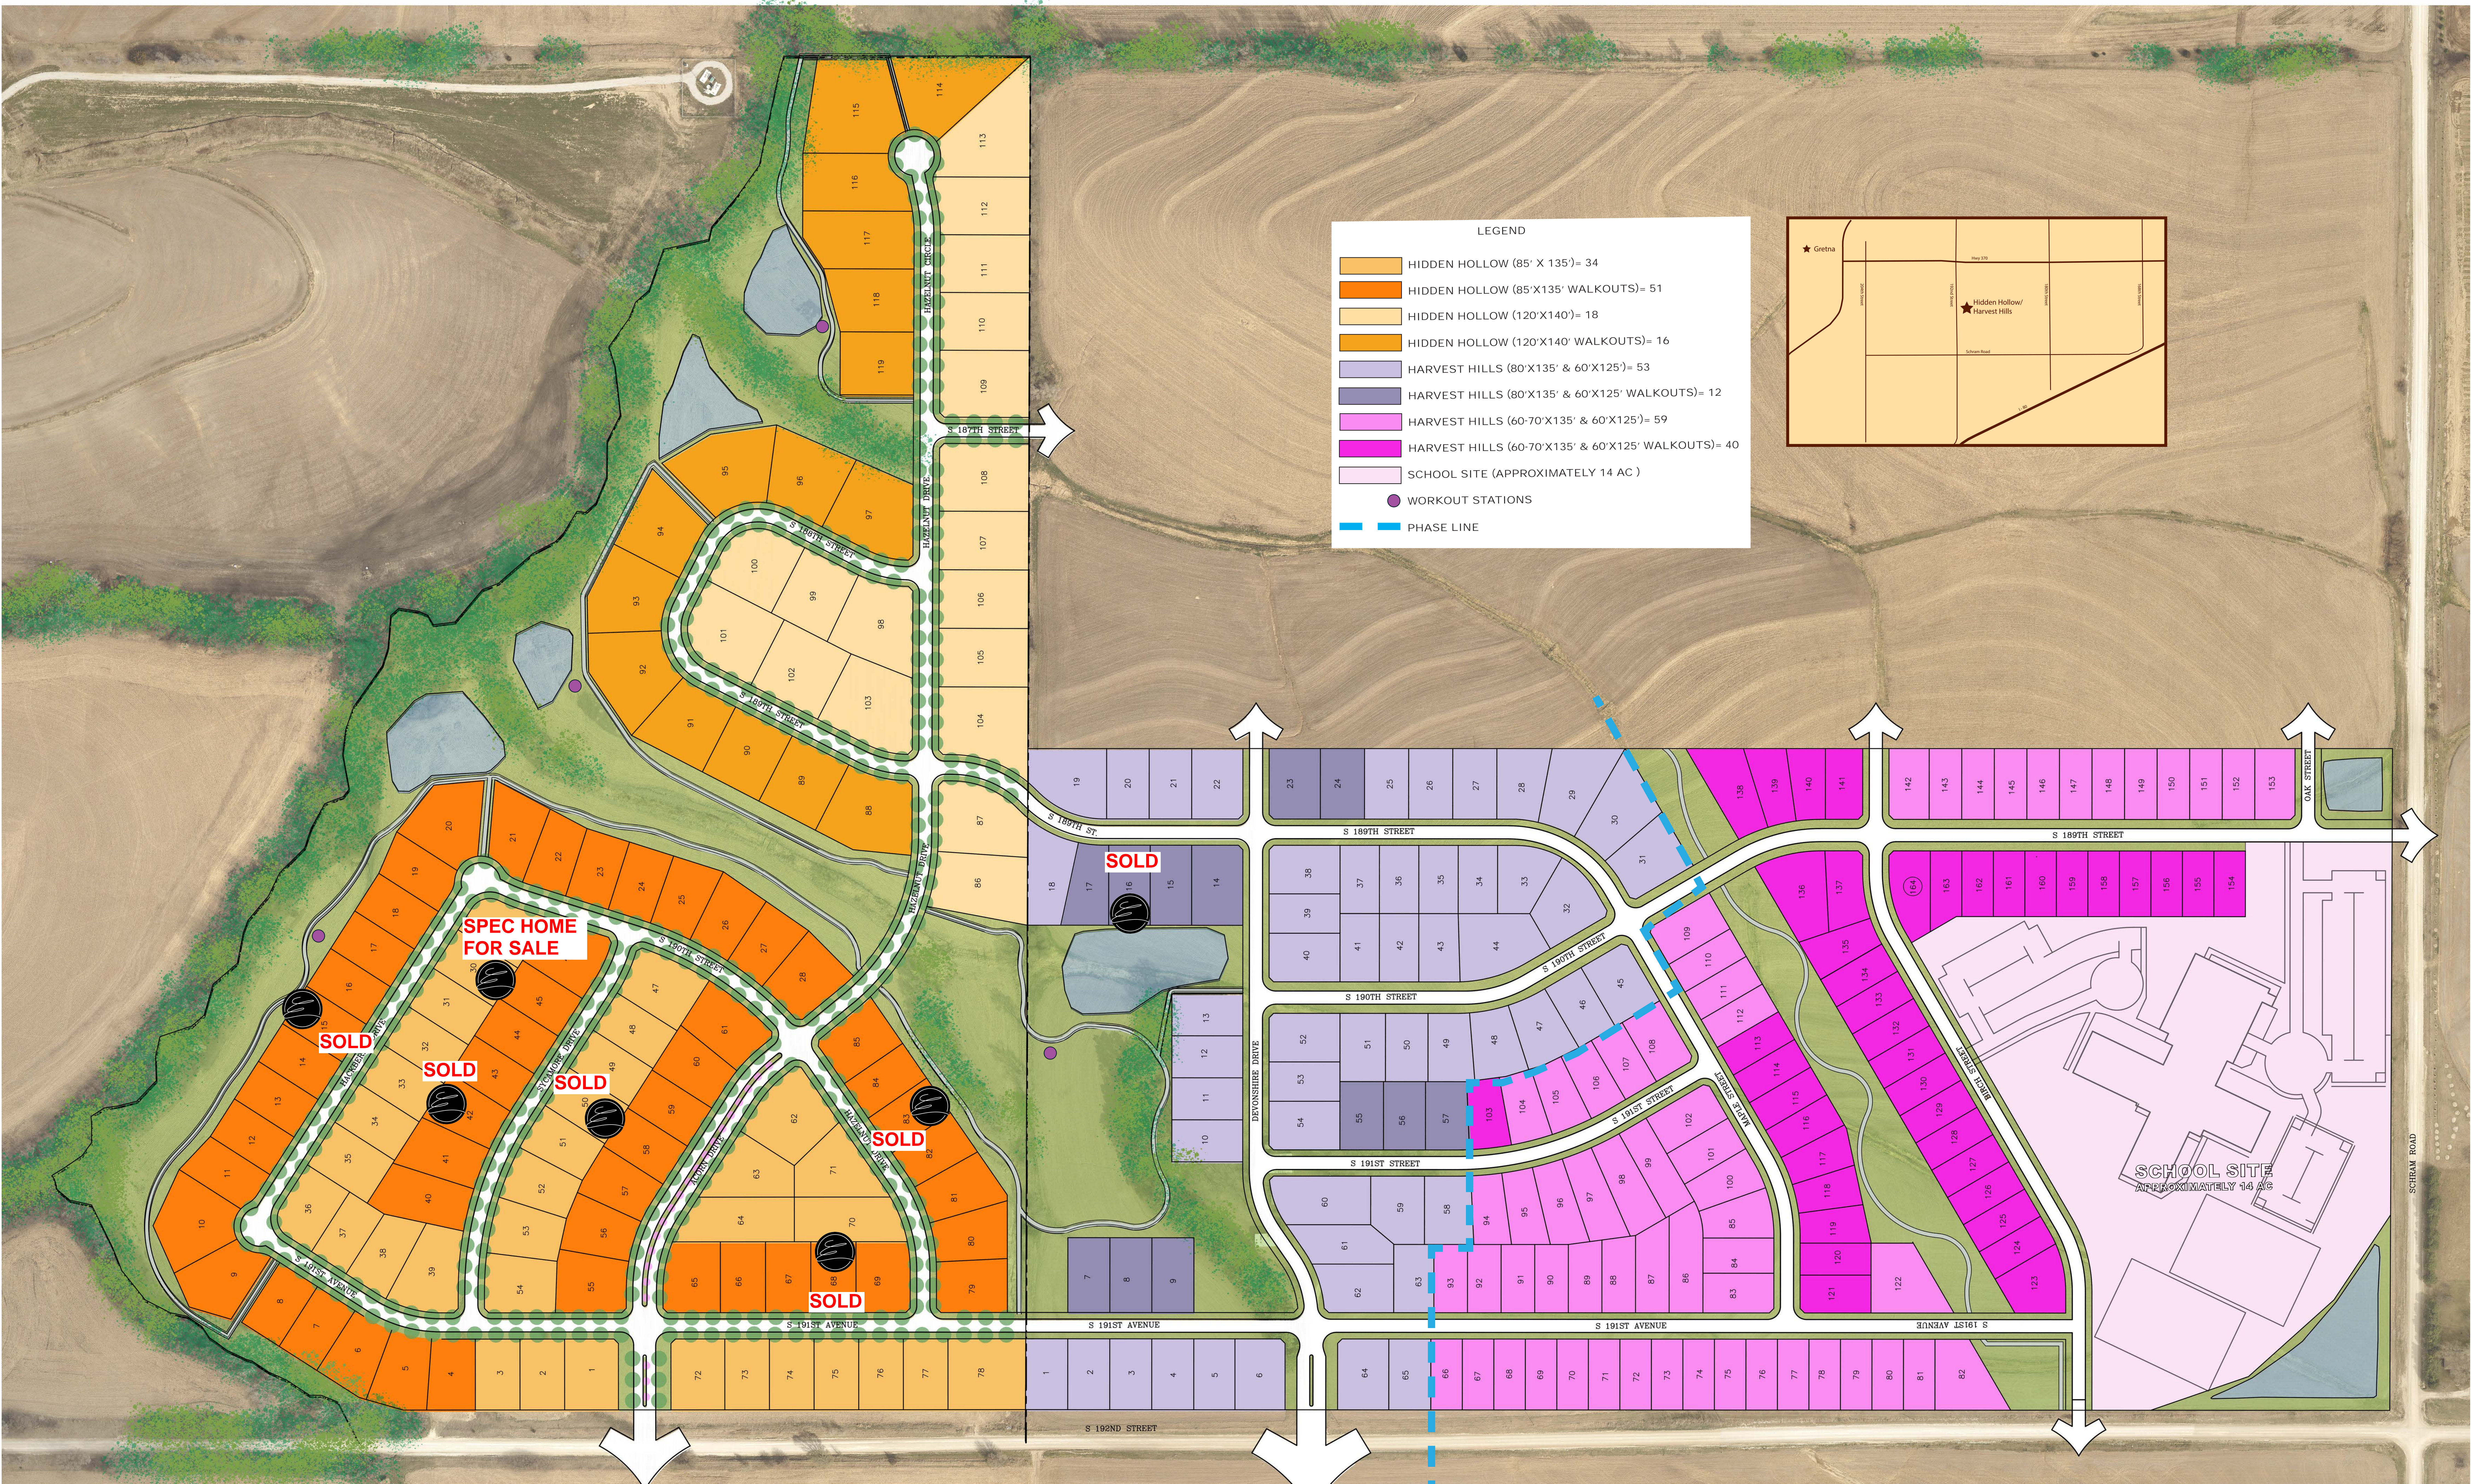

LEGEND

- HIDDEN HOLLOW (85' X 135')= 34
- HIDDEN HOLLOW (85'X135' WALKOUTS)= 51
- HIDDEN HOLLOW (120'X140')= 18
- HIDDEN HOLLOW (120'X140' WALKOUTS)= 16
- HARVEST HILLS (80'X135' & 60'X125')= 53
- HARVEST HILLS (80'X135' & 60'X125' WALKOUTS)= 12
- HARVEST HILLS (60-70'X135' & 60'X125')= 59
- HARVEST HILLS (60-70'X135' & 60'X125' WALKOUTS)= 40
- SCHOOL SITE (APPROXIMATELY 14 AC)
- WORKOUT STATIONS
- PHASE LINE

E C H E L O N

HOMES

REMAINING AVAILABLE LOTS

30 - SPEC HOME FOR SALE - UNDER CONSTRUCTION