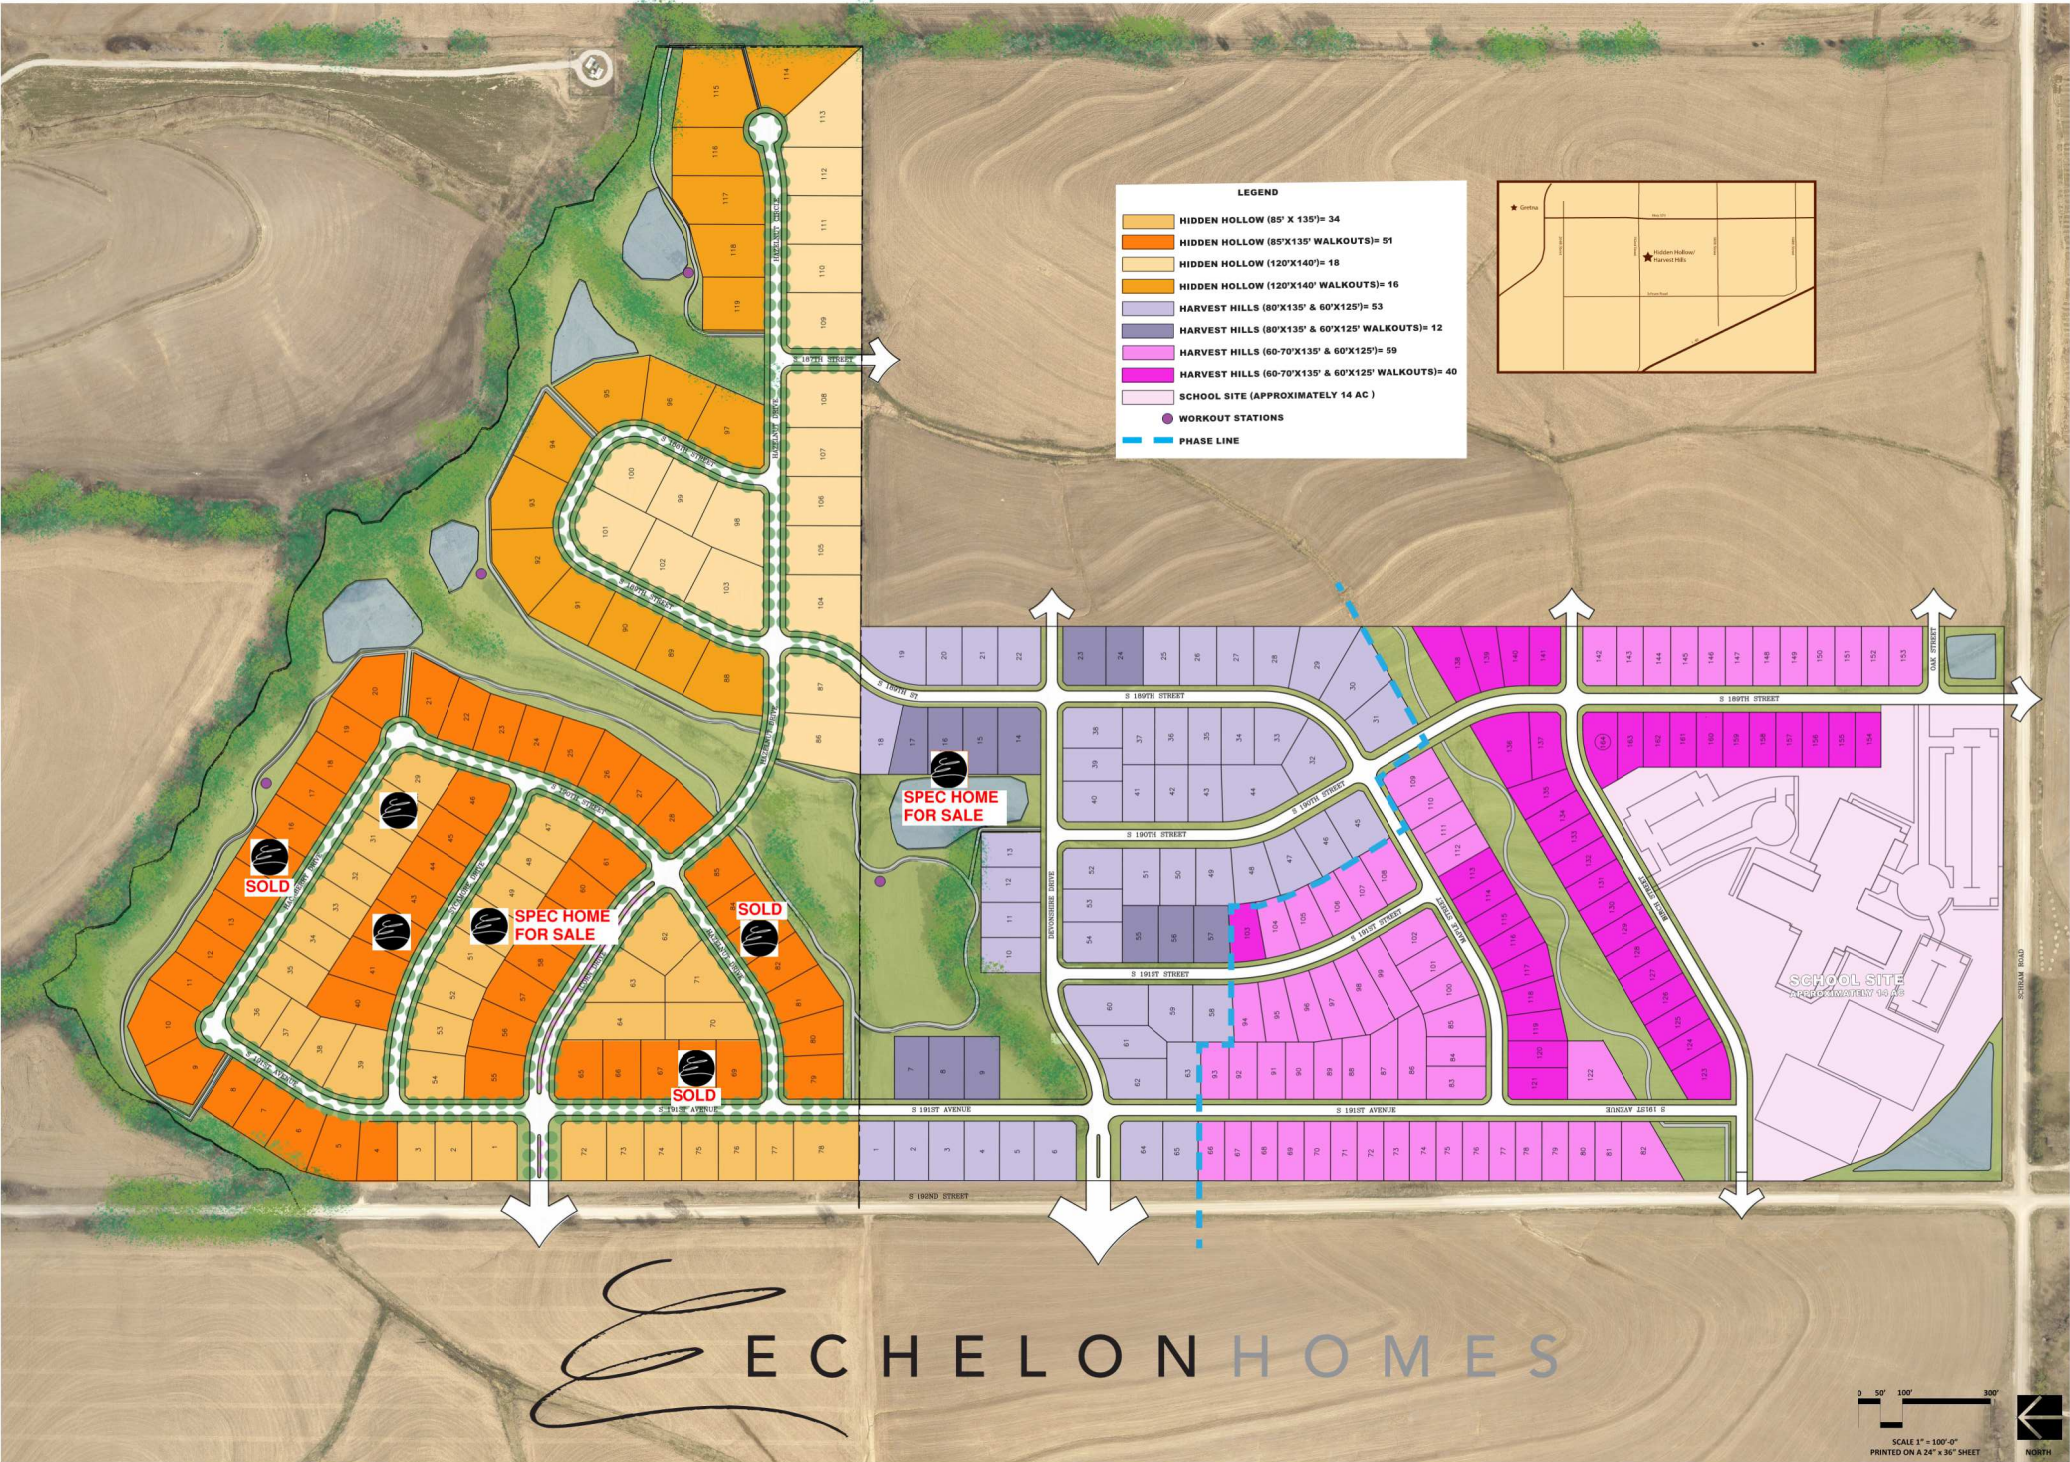

LEGEND

- HIDDEN HOLLOW (85' X 135')= 34
- HIDDEN HOLLOW (85'X135' WALKOUTS)= 51
- HIDDEN HOLLOW (120'X140')= 18
- HIDDEN HOLLOW (120'X140' WALKOUTS)= 16
- HARVEST HILLS (80'X135' & 60'X125')= 53
- HARVEST HILLS (80'X135' & 60'X125' WALKOUTS)= 12
- HARVEST HILLS (60-70'X135' & 60'X125')= 59
- HARVEST HILLS (60-70'X135' & 60'X125' WALKOUTS)= 40
- SCHOOL SITE (APPROXIMATELY 14 AC)
- WORKOUT STATIONS
- PHASE LINE

E

ECHELON HOMES

HIDDEN HOLLOW/HARVEST HILLS
GRETNA, NE

ECHELON HOMES LOTS: Hidden Hollow 30, 42, 50, 68 & Harvest Hills 16

LAMP
RYNEARSON